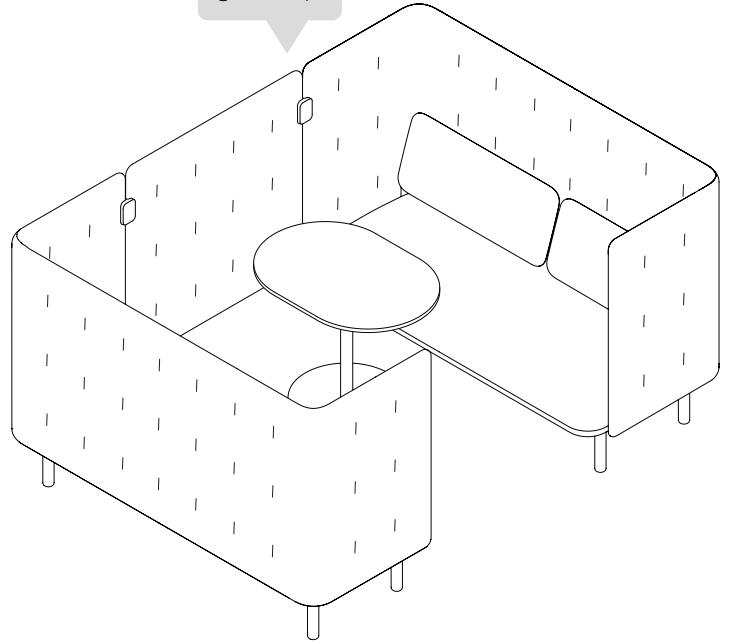

the meet-me-inside

Tucker Lounge Table

ASSEMBLY INSTRUCTIONS

Designed by Poppin in NYC

Included in the boxes :

TOP

BASE

ROD

ASSEMBLY

Screw the rod on to the base.

Screw the top on to the rod.

Ready to go steady?

ABOUT POPPIN

Poppin's furniture and office supplies are designed with your success in mind. From a day-brightening Stapler to a game-changing Desk System, Poppin is the one-stop shop for creating inspiring, modern workspaces.