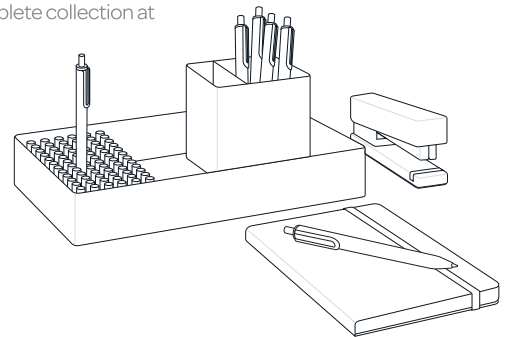

WARNING/DISCLAIMER

If your dogs are barkin', listen up! Do not sit on this product. Use only as intended. Failure to follow these instructions could result in property damage or personal injury.

Shop the complete collection at poppin.com