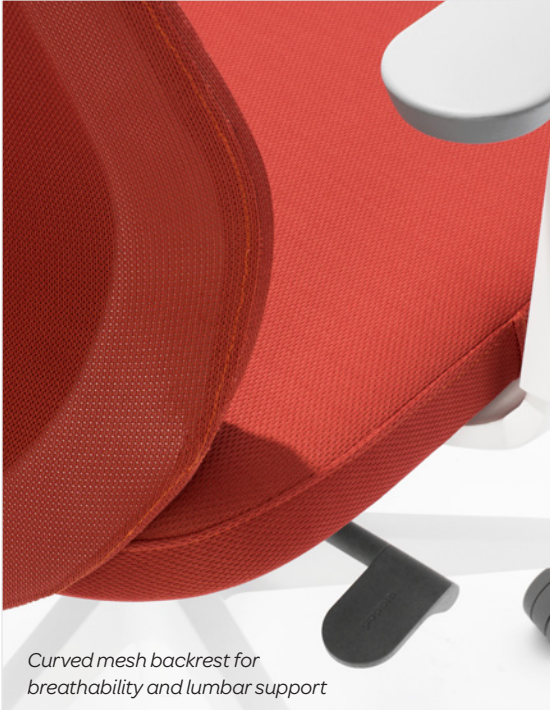

Height-adjustable seat with cushy foam fill offers all day comfort

Curved mesh backrest for breathability and lumbar support

Features 5 key ergonomic adjustments

MAX DRAFTING CHAIR

The Max Drafting Chair is just right for use at Poppin's standing desks and tables. With a durable chrome-plated foot rest, you can go from ergonomic standing work to impromptu meetings in a snap.

Bells + Whistles

- Durable molded white, fiberglass reinforced frame with chrome-plated foot rest
- Curved mesh backrest for lumbar support and breathability
- Synchronized tilt mechanism lets you lean back naturally, or lock for perfect posture
- Soft-grip armrests adjust up, down, backwards, and forwards for ergonomic comfort
- Height-adjustable seat for the long and short-legged
- Easy-rider Gray casters are suitable for hardwood or carpeted floors
- Rated for up to 300 lbs and meets the durability standards for the commercial office furniture industry (BIFMA)
- Designed by Poppin in NYC