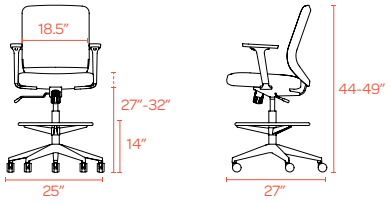

Height-adjustable seat with cushy foam fill offers all day comfort

Curved mesh backrest for breathability and lumbar support

Features 5 key ergonomic adjustments

MAX DRAFTING CHAIR

The Max Drafting Chair is just right for use at Poppin's standing desks and tables. With a durable chrome-plated foot rest, you can go from ergonomic standing work to impromptu meetings in a snap.

Bells + Whistles

- Durable molded white, fiberglass reinforced frame with chrome-plated foot rest
- Curved mesh backrest for lumbar support and breathability
- Synchronized tilt mechanism lets you lean back naturally, or lock for perfect posture
- Soft-grip armrests adjust up, down, backwards, and forwards for ergonomic comfort
- Height-adjustable seat for the long and short-legged
- Easy-rider Gray casters are suitable for hardwood or carpeted floors
- Rated for up to 300 lbs and meets the durability standards for the commercial office furniture industry (BIFMA)
- Designed by Poppin in NYC

Colors

MID-BACK

Dimensions

Contact Us

(888) 676-7746 sales@poppin.com poppin.com/showrooms