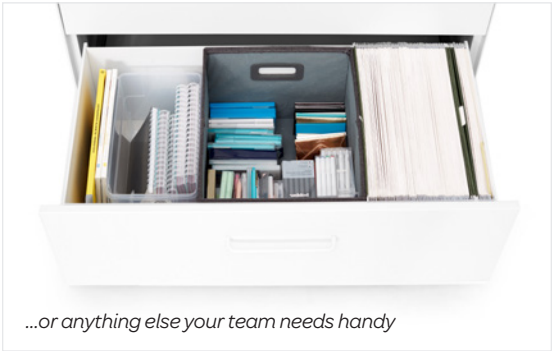

Stow Lateral File Cabinet

Available with 2 or 4 drawers

STOW LATERAL FILE CABINET

The lateral format of our best-selling Stow File Cabinet is ideal for shared or private storage space at the end of a desk row. Powder-coated steel construction with matching painted steel interior keeps documents and doodads super safe. One lock secures the drawers, giving the entire cabinet the privacy it deserves.

Bells + Whistles

- Durable powder-coated steel construction stands up to movers and shakers
- Equipped with 2 or 4 hanging-file drawers that go letter and legal
- Drawers are fully painted inside and out
- 1 lock secures all drawers (extra key included)
- Comes with two keys in case your pockets have holes in them
- Cabinet ships fully assembled, even the handles...Yippee!
- Counter weight keeps the four feet firmly on the ground
- Truck delivery required
- Designed by Poppin in NYC

Colors

1 lock secures all drawers

Stores letter or legal files...

...or anything else your team needs handy

Dimensions

Contact Us

(888) 676-7746 sales@poppin.com poppin.com/showrooms