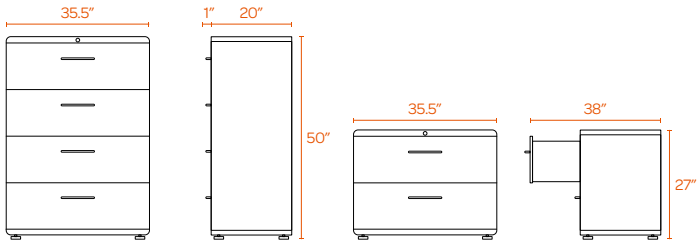

Stow Lateral File Cabinet

Available with 2 or 4 drawers

STOW LATERAL FILE CABINET

The lateral format of our best-selling Stow File Cabinet is ideal for shared or private storage space at the end of a desk row. Powder-coated steel construction with matching painted steel interior keeps documents and doodads super safe. One lock secures the drawers, giving the entire cabinet the privacy it deserves.

Colors

1 lock secures all drawers

Stores letter or legal files...

...or anything else your team needs handy

Dimensions

Contact Us

(888) 676-7746 sales@poppin.com poppin.com/showrooms