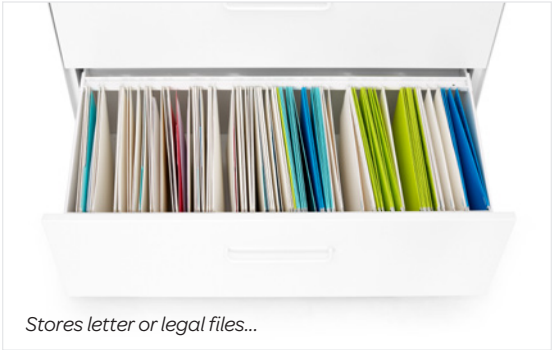

STOW LATERAL FILE CABINET

The lateral format of our best-selling Stow File Cabinet is ideal for shared or private storage space at the end of a desk row. Powder-coated steel construction with matching painted steel interior keeps documents and doodads super safe. One lock secures the drawers, giving the entire cabinet the privacy it deserves.

Bells + Whistles

- Durable powder-coated steel construction stands up to movers and shakers
- Equipped with 2 or 4 hanging-file drawers that go letter and legal
- Drawers are fully painted inside and out
- 1 lock secures all drawers (extra key included)
- Comes with two keys in case your pockets have holes in them
- Cabinet ships fully assembled, even the handles...Yippee!
- Counter weight keeps the four feet firmly on the ground
- Truck delivery required
- Designed by Poppin in NYC

Colors

Dimensions

Contact Us

(888) 676-7746   sales@poppin.com   poppin.com/showrooms