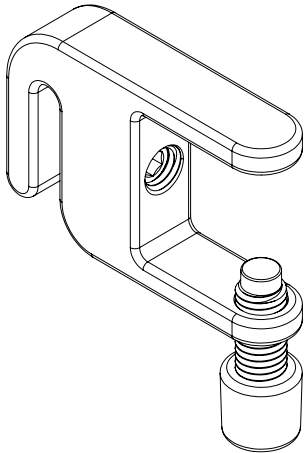

Contact Us

(888) 676-7746 sales@poppin.com poppin.com/showrooms

DIMENSIONS BY FORMAT

EASILY ATTACH TO SERIES A + SERIES L DESKS:

Frost White + Tall Frost White Modesty Panel

Pinnable Fabric Modesty Panel

Pinnable Molded Modesty Panel

EDGE CLIPS

Our sturdy, easy-to-use clips clamp on any surface up to 1" thick, making them ideal for securing our Privacy Panels to Poppin desks.

Contact Us

(888) 676-7746 sales@poppin.com poppin.com/showrooms