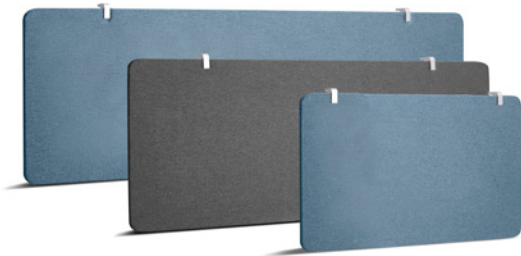

Our Modesty Panels provide visual privacy below the desk, optimizing our benching systems to free-stand in an open office environment. Designed to softly diffuse light and sight, they're compatible with both our Series A and Series L Desks.

Available Formats

**FROST WHITE +
TALL FROST WHITE**

PINNABLE FABRIC

PINNABLE MOLDED

Bells + Whistles

- Available for both Series L and Series A Desk Systems
- Both Pinnable Fabric and Pinnable Molded finishes offer sound-dampening qualities and can be used with pushpins
- Frost White material softly diffuses light and sight
- Included edge clips clamp onto any surface up to 1.25" thick
- Designed by Poppin in NYC

Contact Us

(888) 676-7746 sales@poppin.com poppin.com/showrooms

DIMENSIONS BY FORMAT

EASILY ATTACH TO SERIES A + SERIES L DESKS:

Frost White + Tall Frost White Modesty Panel

Pinnable Fabric Modesty Panel

Pinnable Molded Modesty Panel

EDGE CLIPS

Our sturdy, easy-to-use clips clamp on any surface up to 1" thick, making them ideal for securing our Privacy Panels to Poppin desks.

Contact Us

(888) 676-7746 sales@poppin.com poppin.com/showrooms