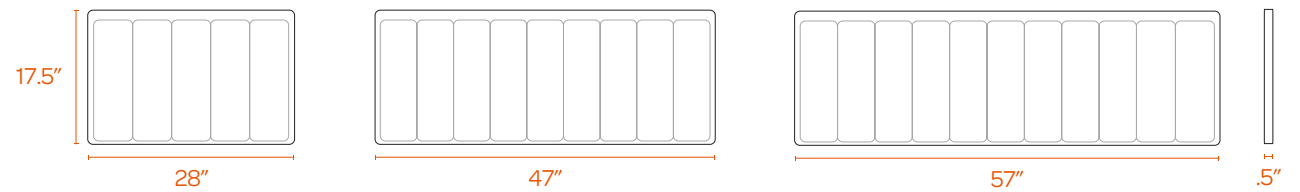

Contact Us

(888) 676-7746 sales@poppin.com poppin.com/showrooms

DIMENSIONS BY FORMAT

EASILY ATTACH TO SERIES A + SERIES L DESKS:

Frost White + Tall Frost White Modesty Panel

Pinnable Fabric Modesty Panel

Pinnable Molded Modesty Panel