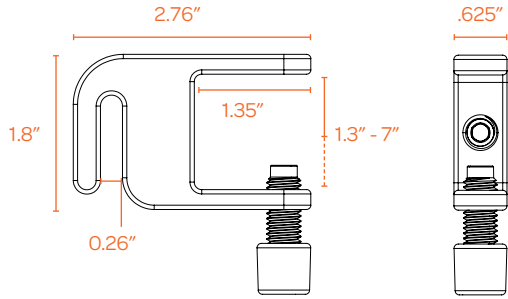

Contact Us

(888) 676-7746 sales@poppin.com poppin.com/showrooms

DIMENSIONS BY FORMAT

EASILY ATTACH TO SERIES A + SERIES L DESKS:

Frost White + Tall Frost White Modesty Panel

Pinnable Fabric Modesty Panel

Pinnable Molded Modesty Panel

EDGE CLIPS

Our sturdy, easy-to-use clips clamp on any surface up to 1" thick, making them ideal for securing our Privacy Panels to Poppin desks.

Contact Us

(888) 676-7746 sales@poppin.com poppin.com/showrooms