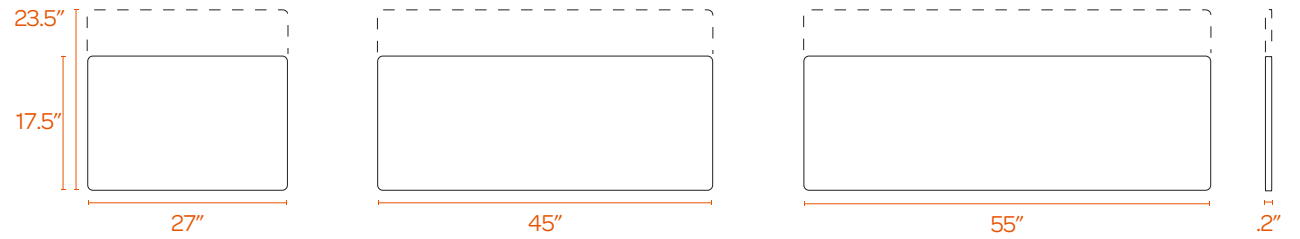

Contact Us

(888) 676-7746 sales@poppin.com poppin.com/showrooms

DIMENSIONS BY FORMAT

EASILY ATTACH TO SERIES A + SERIES L DESKS:

Frost White + Tall Frost White Modesty Panel

Pinnable Fabric Modesty Panel

Pinnable Molded Modesty Panel