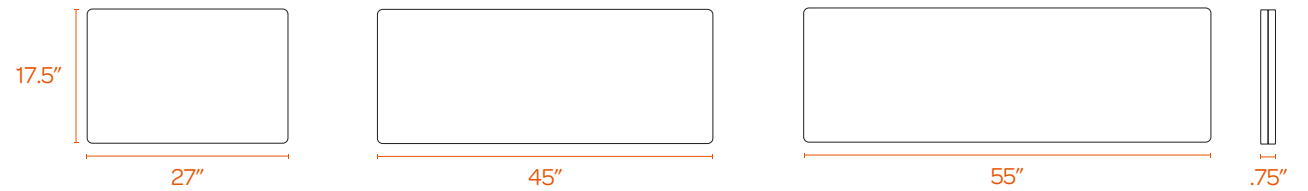

Contact Us

(888) 676-7746 sales@poppin.com poppin.com/showrooms

DIMENSIONS BY FORMAT

EASILY ATTACH TO SERIES A + SERIES L DESKS:

Frost White + Tall Frost White Modesty Panel

Pinnable Fabric Modesty Panel

Pinnable Molded Modesty Panel