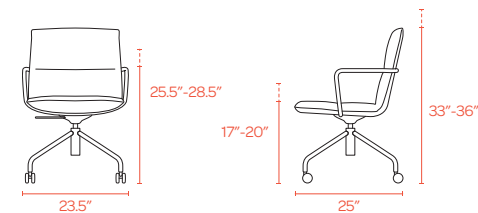

## Meredith Meeting Chair

---

**poppin.** *workhappy.*

FLAGSHIP SHOWROOM  
16 Madison Square West, 3rd Fl  
New York, NY 10010

FOR MORE LOCATIONS, VISIT  
[poppin.com/showrooms](https://poppin.com/showrooms)

## MEREDITH MEETING CHAIR

The nickel-plated frame and 4-star base make the Meredith Meeting Chair an elegant and modern choice for meeting seating. The plush back provides solid support while the seat swivels, rocks, and adjusts, making it a comfortable choice for everyone in your company.

### Bells + Whistles

- The Meredith Meeting Chair is an elevated choice for conference seating
- Upholstered in beautiful, durable Gabriel Obika Leather+
- Leather-like upholstery is stain-resistant and easy to clean
- Soft foam- and fiber-filled seat and back provide comfortable support
- The seat swivels, rocks slightly back and forth, and adjusts between 17"-20" high
- Nickel-plated 4-star caster base gets you on a roll
- The Meredith Meeting Chair has achieved GREENGUARD Gold Certification
- Meets or exceeds the durability standards for the commercial office industry (BIFMA)
- Assembles totally tool-free
- Designed by Poppin in NYC

### Dimensions

*The tilting seat provides comfort for every body*

*The 4-star base creates an elevated silhouette*