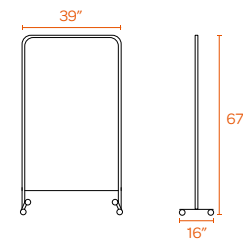

Double-sided pinnable fabric surface

GOAL PINBOARD

Our Goal Pinboard is a double-sided double whammy of pinnable fabric. The included casters make it simple to spin into standup meetings to make a mood board, pin inspiration, or keep your team working towards a shared goal.

Bells + Whistles

- The Goal Pinboard features a double-sided pinnable surface
- Surfaces are 100% polyester fabric with a powder-coated metal frame
- Push Pins sold separately
- Includes 4 casters, 2 locking and 2 non-locking
- Some assembly required
- Designed by Poppin in NYC

Colors

Dimensions

Slim profile is easy to move + store

2 locking and 2 non-locking casters

Contact Us

(888) 676-7746 sales@poppin.com poppin.com/showrooms