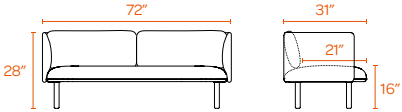

Dimensions

Contact Us
(888) 676-7746   sales@poppin.com   poppin.com/showrooms