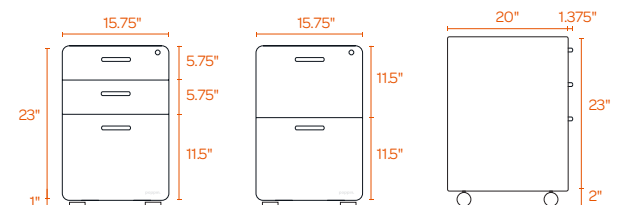

Colors

3-DRAWER

2-DRAWER

Dimensions

Available in 2- and 3-drawer configurations with glides or optional casters

Adjustable divider, fully painted drawers

Hanging-file drawer fits letter or legal folders

Contact Us