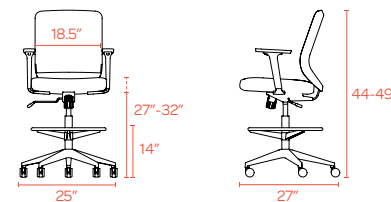

## MAX DRAFTING CHAIR

The Max Drafting Chair is just right for use at Poppin's standing desks and tables. With a durable chrome-plated foot rest, you can go from ergonomic standing work to impromptu meetings in a snap.

### Bells + Whistles

- Durable molded white, fiberglass reinforced frame with chrome-plated foot rest
- Curved mesh backrest for lumbar support and breathability
- Synchronized tilt mechanism lets you lean back naturally, or lock for perfect posture
- Soft-grip armrests adjust up, down, backwards, and forwards for ergonomic comfort
- Height-adjustable seat for the long and short-legged
- Easy-rider Gray casters are suitable for hardwood or carpeted floors
- Rated for up to 300 lbs and meets the durability standards for the commercial office furniture industry (BIFMA)
- Designed by Poppin in NYC

### Dimensions