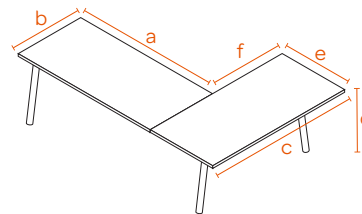

(888) 676-7746 sales@poppin.com

Single Desk

| A | B | C |
|-----|-----|-----|
| 47" | 27" | 29" |
| 57" | 27" | 29" |
| 72" | 36" | 29" |

| TABLETOP SIZE (WIDTH, DEPTH) | | WHITE | NATURAL OAK | WALNUT |
|------------------------------|-----|-------|-------------|--------|
| 47" | 27" | ● | ● | ● |
| 57" | 27" | ● | ● | ● |
| 72" | 36" | ● | ● | ● |
| CORNER DESK | | | | |
| 79" x 56" | | ● | ● | ● |
| LEG COLOR | | | | |
| White | | ● | ● | ● |
| Charcoal | | ● | ● | ● |

Double Desk

| A | B | C | D |
|-----|-----|-----|-----|
| 47" | 27" | 29" | 56" |
| 57" | 27" | 29" | 56" |

Corner Desk

| A | B | C | D | E | F |
|-----|-----|-----|-----|-----|-----|
| 57" | 27" | 56" | 29" | 22" | 29" |