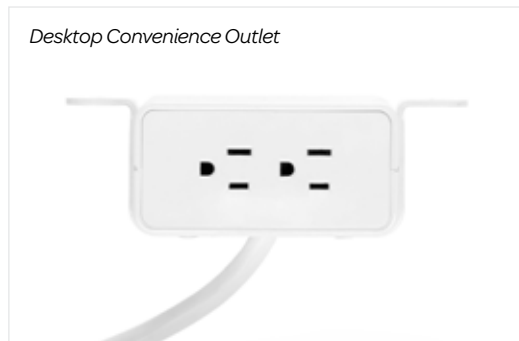

Modesty Panel