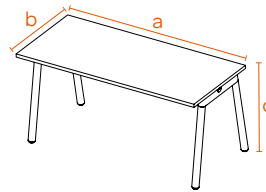

Power Pack Electrical Solution

Desktop Convenience Outlet

Modesty Panel

Contact Us

(888) 676-7746 sales@poppin.com poppin.com/showrooms

COLOR + DIMENSIONS BY FORMAT

Call us with questions or to request swatches.

(888) 676-7746 sales@poppin.com

Single Desk

| A | B | C |
|-----|-----|-----|
| 47" | 27" | 29" |
| 57" | 27" | 29" |
| 72" | 36" | 29" |

| TABLETOP SIZE (WIDTH, DEPTH) | | WHITE | NATURAL OAK | WALNUT |
|------------------------------|-----|-------|-------------|--------|
| 47" | 27" | ● | ● | ● |
| 57" | 27" | ● | ● | ● |
| 72" | 36" | ● | ● | ● |
| CORNER DESK | | | | |
| 79" x 56" | | ● | ● | ● |
| LEG COLOR | | | | |
| White | | ● | ● | ● |
| Charcoal | | ● | ● | ● |