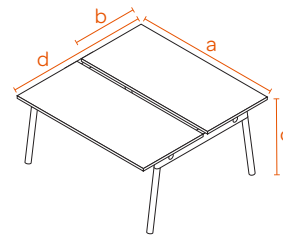

Power Pack Electrical Solution

Desktop Convenience Outlet

Modesty Panel

Contact Us

(888) 676-7746 sales@poppin.com poppin.com/showrooms

COLOR + DIMENSIONS BY FORMAT

Call us with questions or to request swatches.

(888) 676-7746 sales@poppin.com

Single Desk

| A | B | C |
|-----|-----|-----|
| 47" | 27" | 29" |
| 57" | 27" | 29" |
| 72" | 36" | 29" |

| TABLETOP SIZE (WIDTH, DEPTH) | | WHITE | NATURAL OAK | WALNUT |
|------------------------------|-----|-------|-------------|--------|
| 47" | 27" | ● | ● | ● |
| 57" | 27" | ● | ● | ● |
| 72" | 36" | ● | ● | ● |
| CORNER DESK | | | | |
| 79" x 56" | | ● | ● | ● |
| LEG COLOR | | | | |
| White | | ● | ● | ● |
| Charcoal | | ● | ● | ● |