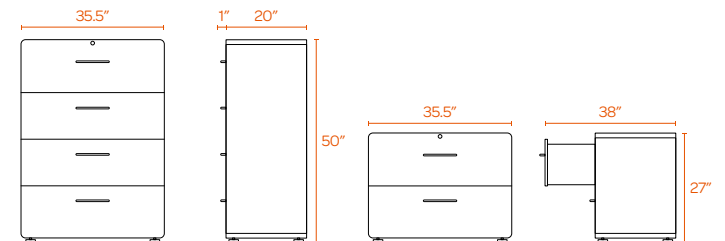

Colors

Dimensions

1 lock secures all drawers