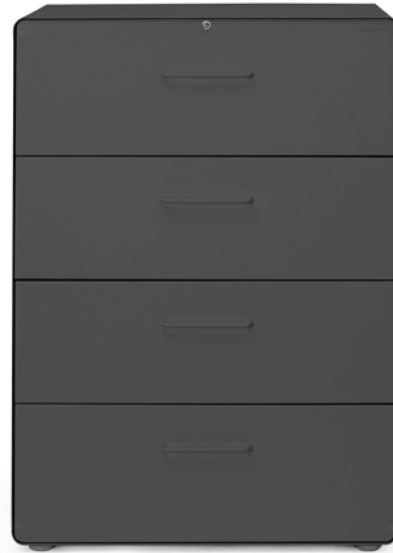

# Stow Lateral File Cabinet

# STOW LATERAL FILE CABINET

Available with 2 or 4 drawers

The lateral format of our best-selling Stow File Cabinet is ideal for shared or private storage space at the end of a desk row. Powder-coated steel construction with matching painted steel interior keeps documents and doodads super safe. One lock secures the drawers, giving the entire cabinet the privacy it deserves.

## Bells + Whistles

- Durable powder-coated steel construction stands up to movers and shakers
- Equipped with 2 or 4 hanging-file drawers that go letter and legal
- Drawers are fully painted inside and out
- 1 lock secures all drawers (extra key included)
- Comes with two keys in case your pockets have holes in them
- Cabinet ships fully assembled, even the handles...Yippee!
- Counter weight keeps the four feet firmly on the ground
- Truck delivery required
- Designed by Poppin in NYC

## Dimensions

1 lock secures all drawers

Stores letter or legal files...

...or anything else your team needs handy