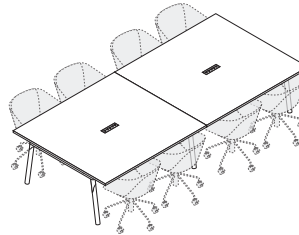

Integrated power, USB + customizable port make it an ideal worktable

Six configurations for the needs of your team

Choose from White or Charcoal legs

COLOR + SIZING

Call us with questions or to request swatches.

(888) 676-7746 sales@poppin.com

TABLETOP SIZE (WIDTH, DEPTH)		WHITE	NATURAL OAK	WALNUT
66"	60"	●	●	●
114"	60"	●	●	●
132"	60"	●	●	●
180"	60"	●	●	●
198"	60"	●	●	●
246"	60"	●	●	●
LEG COLOR				
White		●	●	●
Charcoal		●	●	●

66" x 60"
SEATS UP TO 4

132" x 60"
SEATS UP TO 8

114" x 60"
SEATS UP TO 8

180" x 60"
SEATS UP TO 12

246" x 60"
SEATS UP TO 16

198" x 60"
SEATS UP TO 12

KEY // ● In Stock or Coming Soon

Contact Us