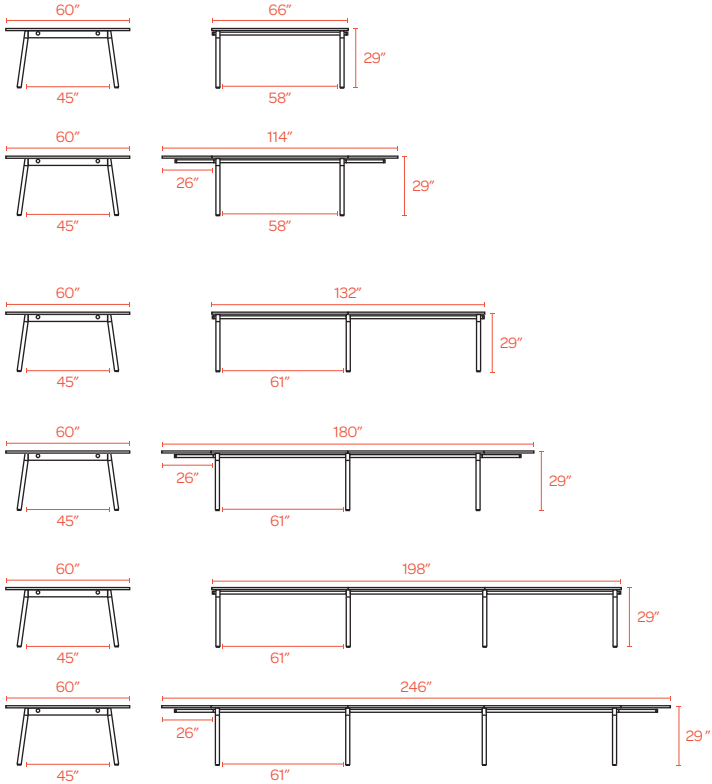

(888) 676-7746 sales@poppin.com

TABLETOP SIZE (WIDTH, DEPTH)		WHITE	NATURAL OAK	WALNUT
66"	60"	●	●	●
114"	60"	●	●	●
132"	60"	●	●	●
180"	60"	●	●	●
198"	60"	●	●	●
246"	60"	●	●	●
LEG COLOR				
White		●	●	●
Charcoal		●	●	●

66" x 60"
SEATS UP TO 4

132" x 60"
SEATS UP TO 8

114" x 60"
SEATS UP TO 8

180" x 60"
SEATS UP TO 12

246" x 60"
SEATS UP TO 16

198" x 60"
SEATS UP TO 12

KEY // ● In Stock or Coming Soon

Contact Us

(888) 676-7746 sales@poppin.com poppin.com/showrooms

SCALE FOR YOUR TEAM

The modularity of our Series A Scale Conference Table allows you choose from a variety of sizes and configurations.

DIMENSIONS

Contact Us