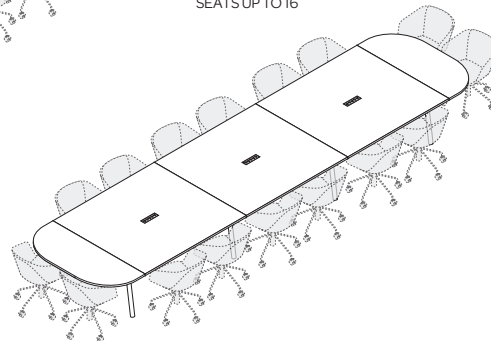

Integrated power, USB + customizable port make it an ideal worktable

Six configurations for the needs of your team

Choose from White or Charcoal legs

COLOR + SIZING

Call us with questions or to request swatches.

(888) 676-7746 sales@poppin.com

TABLETOP SIZE (WIDTH, DEPTH)		WHITE	NATURAL OAK	WALNUT
66"	60"	●	●	●
114"	60"	●	●	●
132"	60"	●	●	●
180"	60"	●	●	●
198"	60"	●	●	●
246"	60"	●	●	●
LEG COLOR				
White		●	●	●
Charcoal		●	●	●

66" x 60"
SEATS UP TO 4

132" x 60"
SEATS UP TO 8

114" x 60"
SEATS UP TO 8

180" x 60"
SEATS UP TO 12

246" x 60"
SEATS UP TO 16

198" x 60"
SEATS UP TO 12

KEY // ● In Stock or Coming Soon

Contact Us

(888) 676-7746 sales@poppin.com poppin.com/showrooms

SCALE FOR YOUR TEAM

The modularity of our Series A Scale Conference Table allows you choose from a variety of sizes and configurations.

DIMENSIONS

Contact Us