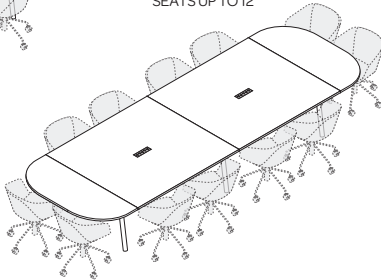

Integrated power, USB + customizable port make it an ideal worktable

Six configurations for the needs of your team

Choose from White or Charcoal legs

COLOR + SIZING

Call us with questions or to request swatches.

(888) 676-7746 sales@poppin.com

TABLETOP SIZE (WIDTH, DEPTH)		WHITE	NATURAL OAK	WALNUT
66"	60"	●	●	●
114"	60"	●	●	●
132"	60"	●	●	●
180"	60"	●	●	●
198"	60"	●	●	●
246"	60"	●	●	●
LEG COLOR				
White		●	●	●
Charcoal		●	●	●

66" x 60"
SEATS UP TO 4

132" x 60"
SEATS UP TO 8

114" x 60"
SEATS UP TO 8

180" x 60"
SEATS UP TO 12

246" x 60"
SEATS UP TO 16

198" x 60"
SEATS UP TO 12

KEY // ● In Stock or Coming Soon

Contact Us

(888) 676-7746 sales@poppin.com poppin.com/showrooms

SCALE FOR YOUR TEAM

The modularity of our Series A Scale Conference Table allows you choose from a variety of sizes and configurations.

DIMENSIONS

Contact Us