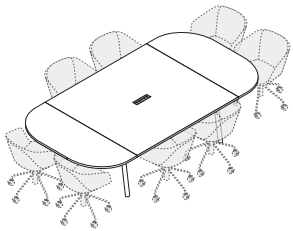

Integrated power, USB + customizable port make it an ideal worktable

Six configurations for the needs of your team

Choose from White or Charcoal legs

COLOR + SIZING

Call us with questions or to request swatches.

(888) 676-7746 sales@poppin.com

TABLETOP SIZE (WIDTH, DEPTH)		WHITE	NATURAL OAK	WALNUT
66"	60"	●	●	●
114"	60"	●	●	●
132"	60"	●	●	●
180"	60"	●	●	●
198"	60"	●	●	●
246"	60"	●	●	●
LEG COLOR				
White		●	●	●
Charcoal		●	●	●

66" x 60"
SEATS UP TO 4

132" x 60"
SEATS UP TO 8

114" x 60"
SEATS UP TO 8

180" x 60"
SEATS UP TO 12

246" x 60"
SEATS UP TO 16

198" x 60"
SEATS UP TO 12

KEY // ● In Stock or Coming Soon

Contact Us