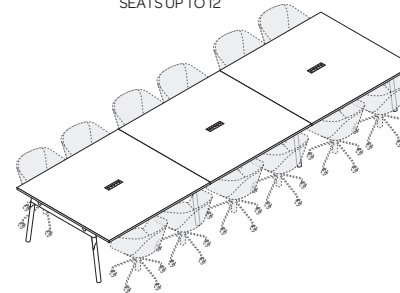

(888) 676-7746 sales@poppin.com

TABLETOP SIZE (WIDTH, DEPTH)		WHITE	NATURAL OAK	WALNUT
66"	60"	●	●	●
114"	60"	●	●	●
132"	60"	●	●	●
180"	60"	●	●	●
198"	60"	●	●	●
246"	60"	●	●	●
LEG COLOR				
White		●	●	●
Charcoal		●	●	●

66" x 60"
SEATS UP TO 4

132" x 60"
SEATS UP TO 8

114" x 60"
SEATS UP TO 8

180" x 60"
SEATS UP TO 12

246" x 60"
SEATS UP TO 16

198" x 60"
SEATS UP TO 12

KEY // ● In Stock or Coming Soon

Contact Us