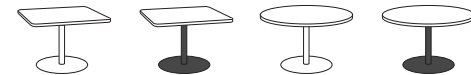

TOUCHPOINT TABLE

Our Touchpoint Table is the cafe seating solution for small conference rooms, breakout areas, or collaboration spaces. Our leg and shape options offer a combination for every need.

Bells + Whistles

- Touchpoint Table features effortless tool-free assembly
- Both circle and square shapes seat up to 4 people
- Don't fear the Cheetos: the laminate 1" top is easy to clean
- Powder-coated steel base and leveling glides keep your table from getting tipsy
- Meets or exceeds BIFMA standards
- Designed by Poppin in NYC

Colors