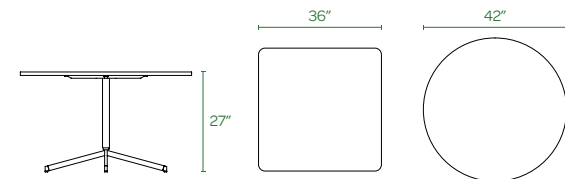

TOUCHPOINT TABLE

Our Touchpoint Table is the cafe seating solution for small conference rooms, breakout areas, or collaboration spaces. Our leg and shape options offer a combination for every need.

Bells + Whistles

- Touchpoint Table features effortless tool-free assembly
- Both circle and square shapes seat up to 4 people
- Don't fear the Cheetos: the laminate 1" top is easy to clean
- Powder-coated steel base and leveling glides keep your table from getting tipsy
- Meets or exceeds BIFMA standards
- Designed by Poppin in NYC

Colors

Dimensions