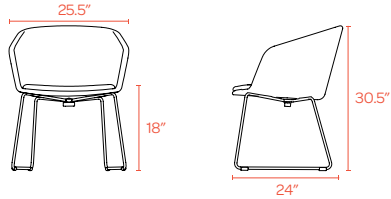

Colors

Dimensions

Assembles in seconds without tools