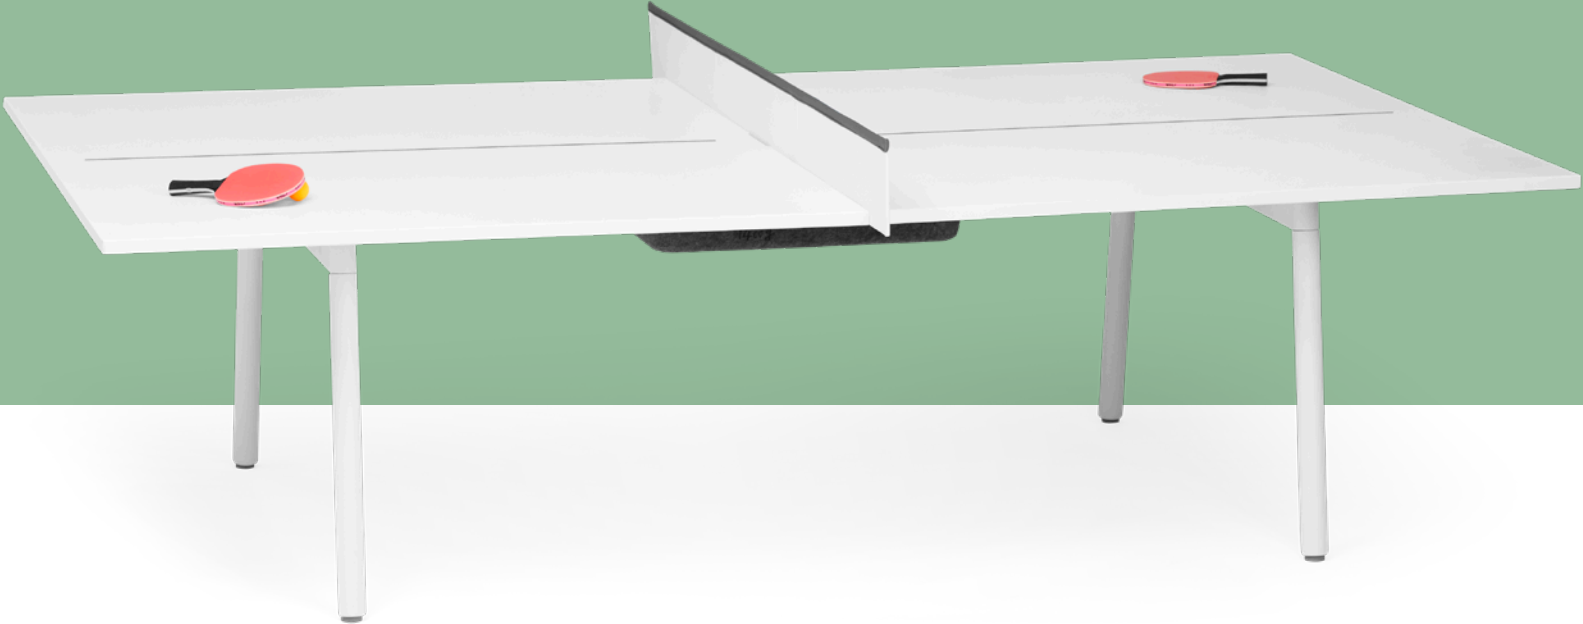

Ping-Pong Conference Table

12 seat conference table doubles as a regulation-size ping-pong table

Easy-roll tops open to a storage tray

PING-PONG CONFERENCE TABLE

Get ready to fall in love-love! Our Series A Ping-Pong Conference Table assembles totally tool-free, making it easier than ever to get your game on. Playing double-duty as a conference table and ping-pong fun center, our Ping-Pong Conference Table goes from conferring to conquering in under 45 seconds.

Bells + Whistles

- Series A Ping-Pong Conference Table is a 12 seat conference table that doubles as a regulation-size ping-pong table
- Easy-roll tops open to a storage tray that holds a color-stripped net, 4 Stiga® ping-pong paddles and 6 Stiga® ping-pong balls (included with purchase!)
- Storage tray features cut-outs for cabling telecom equipment and more
- Durable powder-coated steel frame and medium density fiberboard stand up to serious competition
- Our patent-pending Clever Lever hardware lets the table assemble completely without tools
- White Glove delivery is recommended
- The Ping-Pong Conference table has achieved GREENGUARD Certification
- Meets the durability standards of the commercial office furniture industry (BIFMA)
- Designed by Poppin in NYC

Colors

Dimensions