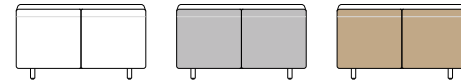

CLEO CREDENZA, 52"

In subtle shades of painted or natural ash, our Cleo Credenza is designed to bring the warmth of wood to a versatile storage solution.

Bells + Whistles

- Cleo Credenza can be used in a conference room, as a media stand, at the end of a benched row of Series A Double Desks, or alongside a Single Desk
- Ash veneered doors and solid ash legs
- Two interior compartments with adjustable shelves allow for five storage positions
- Shelves are designed to provide room for cords with multiple cable access points
- Accommodates a flat-screen television up to 45"
- The back is fully finished to increase functionality as a room divider
- Assembles in minutes completely tool-free
- Designed by Poppin in NYC

Colors

Dimensions

Contact Us

(888) 676-7746   sales@poppin.com   poppin.com/showrooms