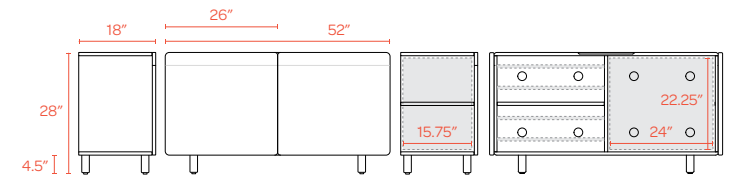

## CLEO CREDENZA, 52"

In subtle shades of painted or natural ash, our Cleo Credenza is designed to bring the warmth of wood to a versatile storage solution.

### Bells + Whistles

- Cleo Credenza can be used in a conference room, as a media stand, at the end of a benched row of Series A Double Desks, or alongside a Single Desk
- Ash veneered doors and solid ash legs
- Two interior compartments with adjustable shelves allow for five storage positions
- Shelves are designed to provide room for cords with multiple cable access points
- Accommodates a flat-screen television up to 45"
- The back is fully finished to increase functionality as a room divider
- Assembles in minutes completely tool-free
- Designed by Poppin in NYC

### Dimensions