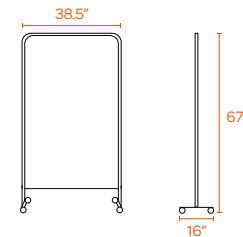

Double-sided pinnable fabric surface

GOAL PINBOARD

Our Goal Pinboard is a double-sided double whammy of pinnable fabric. The included casters make it simple to spin into standup meetings to make a mood board, pin inspiration, or keep your team working towards a shared goal.

Bells + Whistles

- The Goal Pinboard features a double-sided pinnable surface
- Surfaces are 100% polyester fabric with a powder-coated metal frame
- Push Pins sold separately
- Includes 4 casters, 2 locking and 2 non-locking
- Some assembly required
- Designed by Poppin in NYC

Colors

Dimensions

Slim profile is easy to move + store

2 locking and 2 non-locking casters

Contact Us

(888) 676-7746 sales@poppin.com poppin.com/showrooms