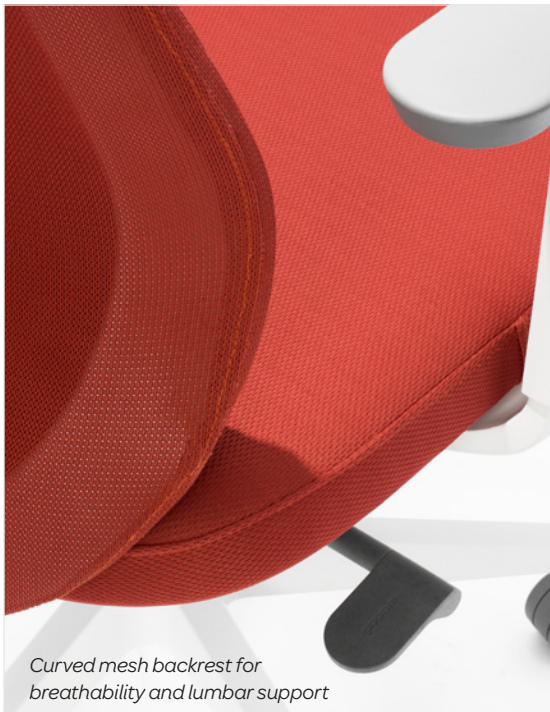

Available in Mid- and High-back formats

Curved mesh backrest for breathability and lumbar support

Features 5 key ergonomic adjustments

MAX TASK CHAIR

With infinite adjustments for all kinds of work, you can wheel from spreadsheets to shareholder meetings in seconds flat. So lean back, get comfy, and let Poppin support the real you.

Bells + Whistles

- Durable molded white, fiberglass reinforced frame
- Curved mesh backrest for lumbar support and breathability
- Synchronized tilt mechanism lets you lean back naturally, or lock for perfect posture
- Soft-grip armrests adjust up, down, backwards, and forwards for ergonomic comfort
- Height-adjustable seat for the long and short-legged
- Easy-rider Gray casters are suitable for hardwood or carpeted floors
- The Max Task Chair has achieved GREENGUARD Gold Certification
- Meets the durability standards of the commercial office furniture industry (BIFMA)
- Designed by Poppin in NYC