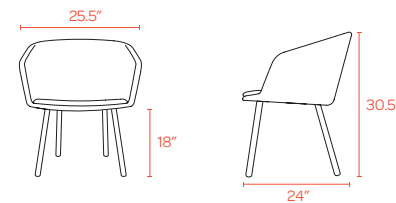

Contact Us

(888) 676-7746   sales@poppin.com   poppin.com/showrooms