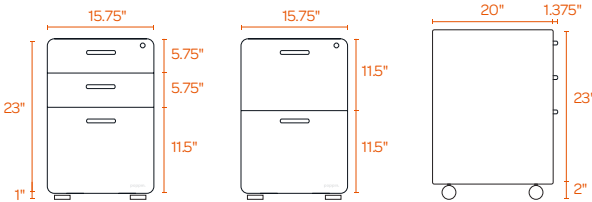

Colors

3-DRAWER

2-DRAWER

Dimensions

Contact Us

(888) 676-7746 sales@poppin.com poppin.com/showrooms

Available in 2- and 3-drawer configurations with glides or optional casters

Adjustable divider, fully painted drawers