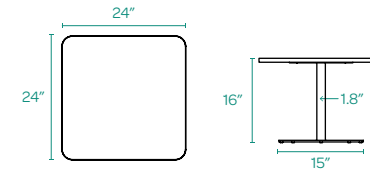

Contact Us

(888) 676-7746   sales@poppin.com   poppin.com/showrooms