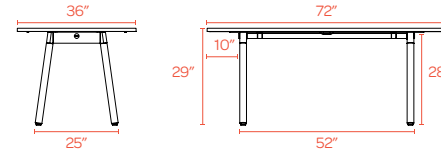

# COLOR + DIMENSIONS BY FORMAT

Call us with questions or to request swatches.

(888) 676-7746 sales@poppin.com

				
TABLETOP SIZE (WIDTH, DEPTH)		WHITE	NATURAL OAK	WALNUT
72"	36"	●	●	●
96"	42"	●	●	-
124"	42"	●	●	-
144"	36"	●	●	●
LEG COLOR				
White		●	●	●
Charcoal		●	●	●

KEY // ● In Stock or Coming Soon

72" x 36"

96" x 42"

124" x 42"

144" x 36"