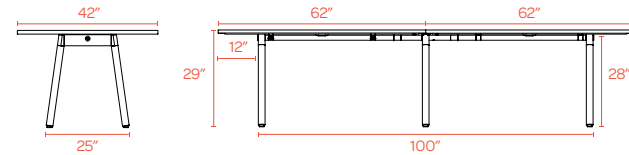

# COLOR + DIMENSIONS BY FORMAT

Call us with questions or to request swatches.

(888) 676-7746 sales@poppin.com

				
TABLETOP SIZE (WIDTH, DEPTH)		WHITE	NATURAL OAK	WALNUT
72"	36"	●	●	●
96"	42"	●	●	-
124"	42"	●	●	-
144"	36"	●	●	●
LEG COLOR				
White		●	●	●
Charcoal		●	●	●

KEY // ● In Stock or Coming Soon

72" x 36"

96" x 42"

124" x 42"

144" x 36"