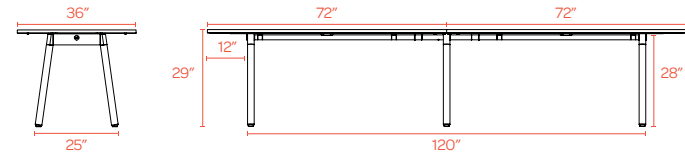

# COLOR + DIMENSIONS BY FORMAT

Call us with questions or to request swatches.

(888) 676-7746 sales@poppin.com

				
TABLETOP SIZE (WIDTH, DEPTH)		WHITE	NATURAL OAK	WALNUT
72"	36"	●	●	●
96"	42"	●	●	-
124"	42"	●	●	-
144"	36"	●	●	●
LEG COLOR				
White		●	●	●
Charcoal		●	●	●

KEY // ● In Stock or Coming Soon

72" x 36"

96" x 42"

124" x 42"

144" x 36"