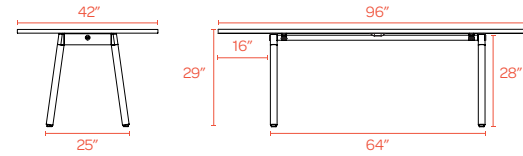

# COLOR + DIMENSIONS BY FORMAT

Call us with questions or to request swatches.

(888) 676-7746 sales@poppin.com

				
TABLETOP SIZE (WIDTH, DEPTH)		WHITE	NATURAL OAK	WALNUT
72"	36"	●	●	●
96"	42"	●	●	-
124"	42"	●	●	-
144"	36"	●	●	●
LEG COLOR				
White		●	●	●
Charcoal		●	●	●

KEY // ● In Stock or Coming Soon

72" x 36"

96" x 42"

124" x 42"

144" x 36"