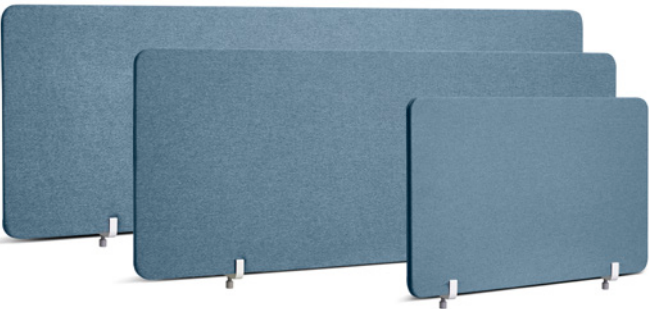

COLOR + DIMENSIONS BY FORMAT

Translucent + Fabric Privacy Panel