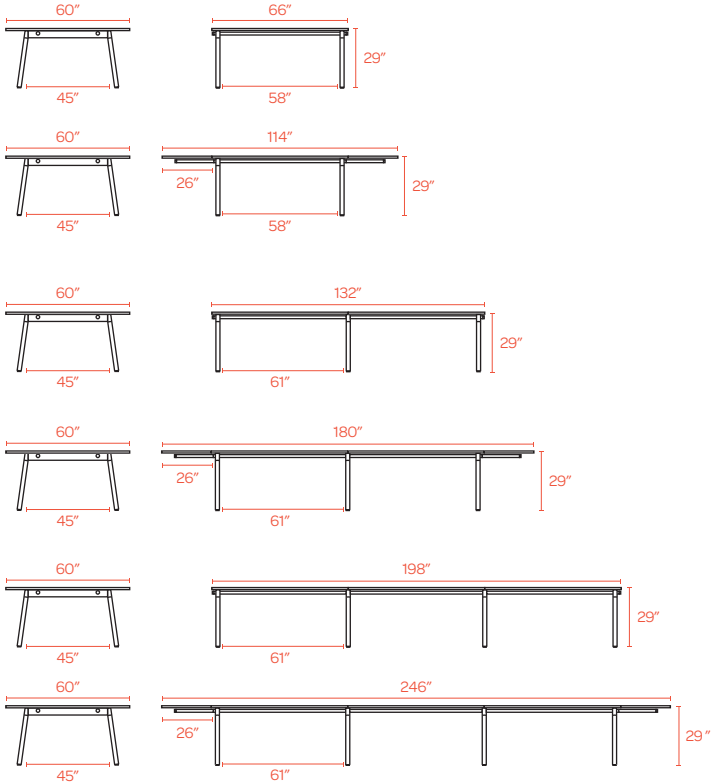

# COLOR + SIZING

Call us with questions or to request swatches.

(888) 676-7746 sales@poppin.com

TABLETOP SIZE (WIDTH, DEPTH)		WHITE
66"	60"	●
114"	60"	●
132"	60"	●
180"	60"	●
198"	60"	●
246"	60"	●
LEG COLOR		
White		●
Charcoal		●

### DIMENSIONS