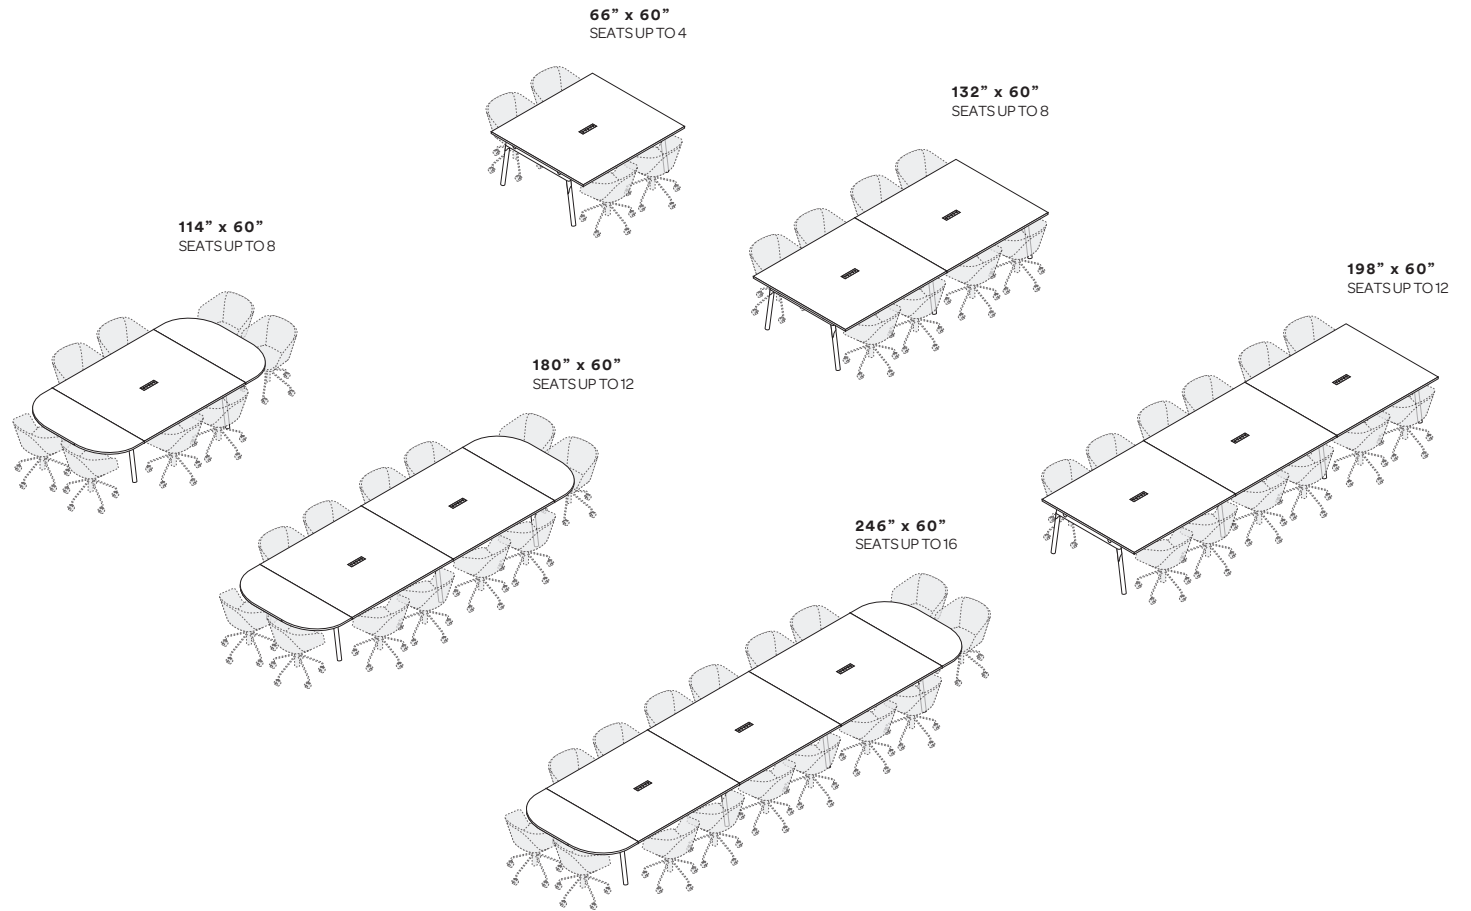

COLOR + SIZING

Call us with questions or to request swatches.

(888) 676-7746 sales@poppin.com

TABLETOP SIZE (WIDTH, DEPTH)		WHITE
66"	60"	●
114"	60"	●
132"	60"	●
180"	60"	●
198"	60"	●
246"	60"	●
LEG COLOR		
White		●
Charcoal		●

KEY // ● In Stock or Coming Soon

Contact Us

(888) 676-7746 sales@poppin.com poppin.com/showrooms