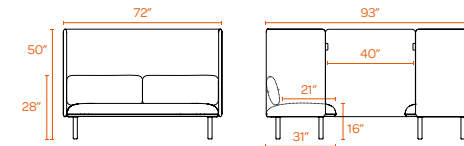

Dimensions

Contact Us

(888) 676-7746   sales@poppin.com   poppin.com/showrooms