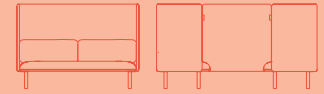

QT Sofa Booth

poppin. *workhappy.*

FLAGSHIP SHOWROOM
16 Madison Square West, 3rd Fl
New York, NY 10010

FOR MORE LOCATIONS, VISIT
poppin.com/showrooms

(888) 676-7746
sales@poppin.com
[@poppin](https://www.instagram.com/poppin) #workhappy

Mix and match to create an on-brand color combination

Pair with a Tucker Table to create a casual meeting space

Solid ash legs stained to match upholstery

QT SOFA BOOTH

Designed to block distractions, encourage uninterrupted focus, and provide space for two-person meetings, the QT Sofa Booth is the open office oasis. Soft padded panels mitigate noise to create a semi-private meeting area in any communal space. Simply pull up a Tucker Lounge Table or Spot Side Table and voila! A mini conference room without even calling a contractor.

Bells + Whistles

- The QT Sofa Booth features metal and solid wood frames layered with foam and fiber for a soft, springy feel
- The tufted surround and included back pillow provide comfort and support
- Solid ash legs are color-stained to match the fabric
- Upholstered in 100% woven polyester fabric
- Add on the Omni Power Module to put power at your fingertips
- The QT Lounge Collection has achieved GREENGUARD Gold Certification
- Meets or exceeds the BIFMA durability standards for commercial office furniture
- Assembles in minutes with only an allen wrench (included)
- Designed by Poppin in NYC