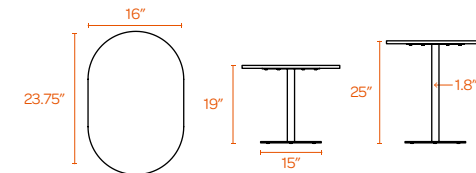

### Bells + Whistles

- Tucker Side Table features effortless tool-free assembly
- Designed to keep your phone close and your snacks closer
- Don't fear the Cheetos: the laminate tops are easy to clean
- Wide powder-coated White steel base keeps your table from getting tipsy
- Designed to slide under the Block Party Lounge Collection
- Available in 19" h or 25" h
- Meets or exceeds BIFMA standards
- Designed by Poppin in NYC

### Colors

25" TABLE

19" TABLE

### Dimensions

Choose from 19" h or 25" h

Sturdy steel base keeps things steady