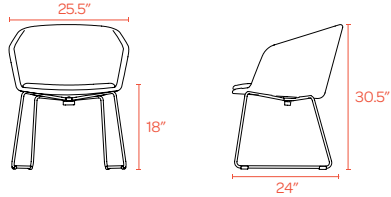

Colors

Dimensions

Assembles in seconds without tools