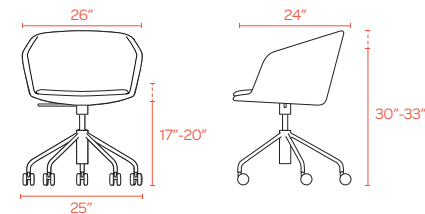

Height-adjustable seat perfect for conference tables

Chord fabric

Gabriel's Medley fabric

PITCH MEETING CHAIR

The Pitch Meeting Chair is the elevated and affordable solution for conference seating. The height-adjustable, swiveling seat is cushioned for sustained comfort through board meetings and touch bases. Exquisitely upholstered in Gabriel's Medley fabric or our textured bouclé-like Chord fabric, it's available in multiple colors to match your brand or bring a pop of color to conferencing.

Colors

MEDLEY

CHORD

Dimensions

Contact Us

(888) 676-7746

sales@poppin.com

poppin.com/showrooms