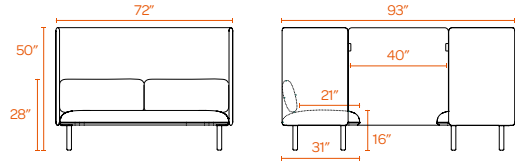

Dimensions

Contact Us

(888) 676-7746   sales@poppin.com   poppin.com/showrooms