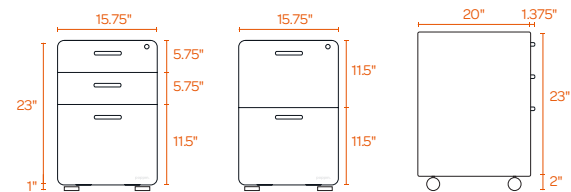

Colors

3-DRAWER

2-DRAWER

Dimensions

Available in 2- and 3-drawer configurations with glides or optional casters

Adjustable divider, fully painted drawers

Hanging-file drawer fits letter or legal folders

Contact Us