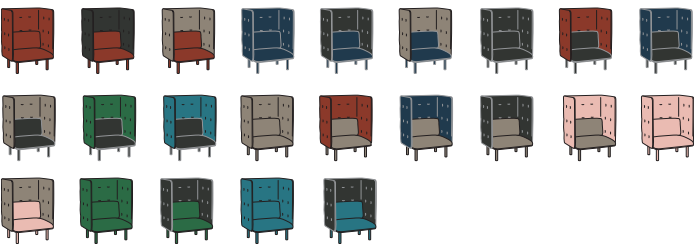

QT Lounge Chair

poppin. *workhappy.*

FLAGSHIP SHOWROOM
16 Madison Square West, 3rd Fl
New York, NY 10010

FOR MORE LOCATIONS, VISIT
poppin.com/showrooms

(888) 676-7746
sales@poppin.com
[@poppin](https://www.instagram.com/poppin) [#workhappy](https://www.instagram.com/workhappy)

Add a QT Ottoman to kick up your heels

Pairs perfectly with our Spot Table

Solid ash legs stained to match upholstery

QT LOUNGE CHAIR

Designed to block distractions and encourage uninterrupted focus, the QT Lounge Chair is the open office oasis. Pair it with our QT Ottoman to create a quiet space anywhere in your open office.

Bells + Whistles

- QT Lounge Chair features a solid wood frame layered with foam and fiber for a soft, springy feel
- The tufted surround and included back pillow provide comfort and support
- Solid ash legs are color-stained to match base color
- Upholstered in 100% woven polyester fabric
- Meets or exceeds BIFMA standards
- Chair ships via UPS in two boxes
- Assembles in seconds completely without tools
- Designed by Poppin in NYC

Colors

Dimensions

Contact Us

(888) 676-7746 sales@poppin.com poppin.com/showrooms

CREATE YOUR OFFICE OASIS

The QT Lounge Chair is designed to sit alone, in pairs, or in pods.

Contact Us

(888) 676-7746