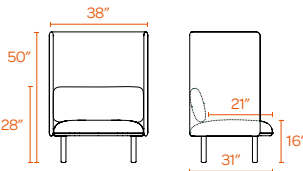

Colors

Dimensions

Contact Us

(888) 676-7746 sales@poppin.com poppin.com/showrooms

CREATE YOUR OFFICE OASIS

The QT Lounge Chair is designed to sit alone, in pairs, or in pods.

Contact Us

(888) 676-7746