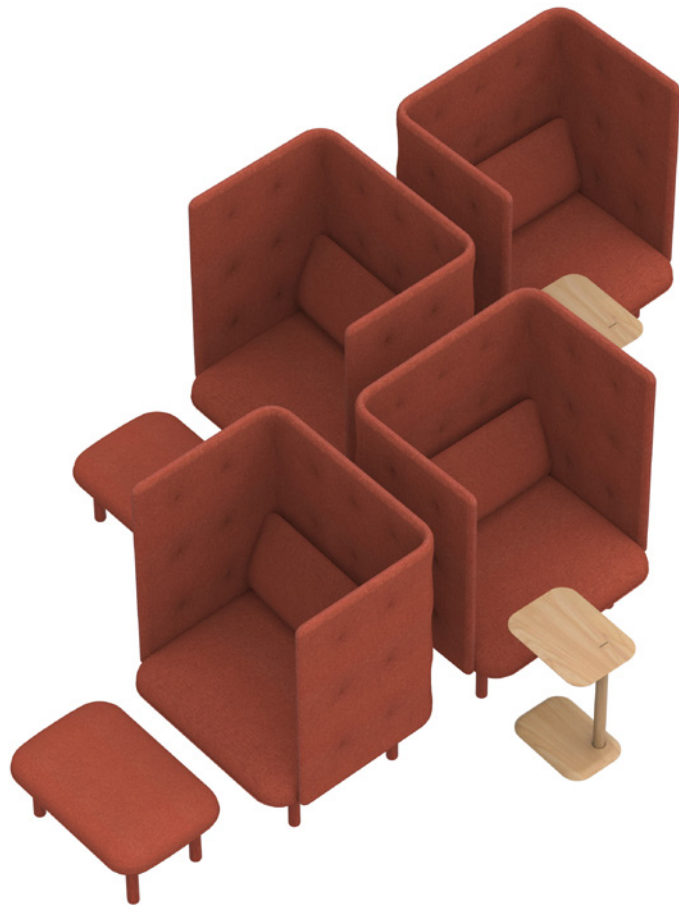

Add a QT Ottoman to kick up your heels

Pairs perfectly with our Spot Table

Solid ash legs stained to match upholstery

QT LOUNGE CHAIR

Designed to block distractions and encourage uninterrupted focus, the QT Lounge Chair is the open office oasis. Pair it with our QT Ottoman to create a quiet space anywhere in your open office.

Bells + Whistles

- QT Lounge Chair features a solid wood frame layered with foam and fiber for a soft, springy feel
- The tufted surround and included back pillow provide comfort and support
- Solid ash legs are color-stained to match base color
- Upholstered in 100% woven polyester fabric
- Meets or exceeds BIFMA standards
- Chair ships via UPS in two boxes
- Assembles in seconds completely without tools
- Designed by Poppin in NYC

Colors

Dimensions

Contact Us

(888) 676-7746 sales@poppin.com poppin.com/showrooms

CREATE YOUR OFFICE OASIS

The QT Lounge Chair is designed to sit alone, in pairs, or in pods.

Contact Us

(888) 676-7746