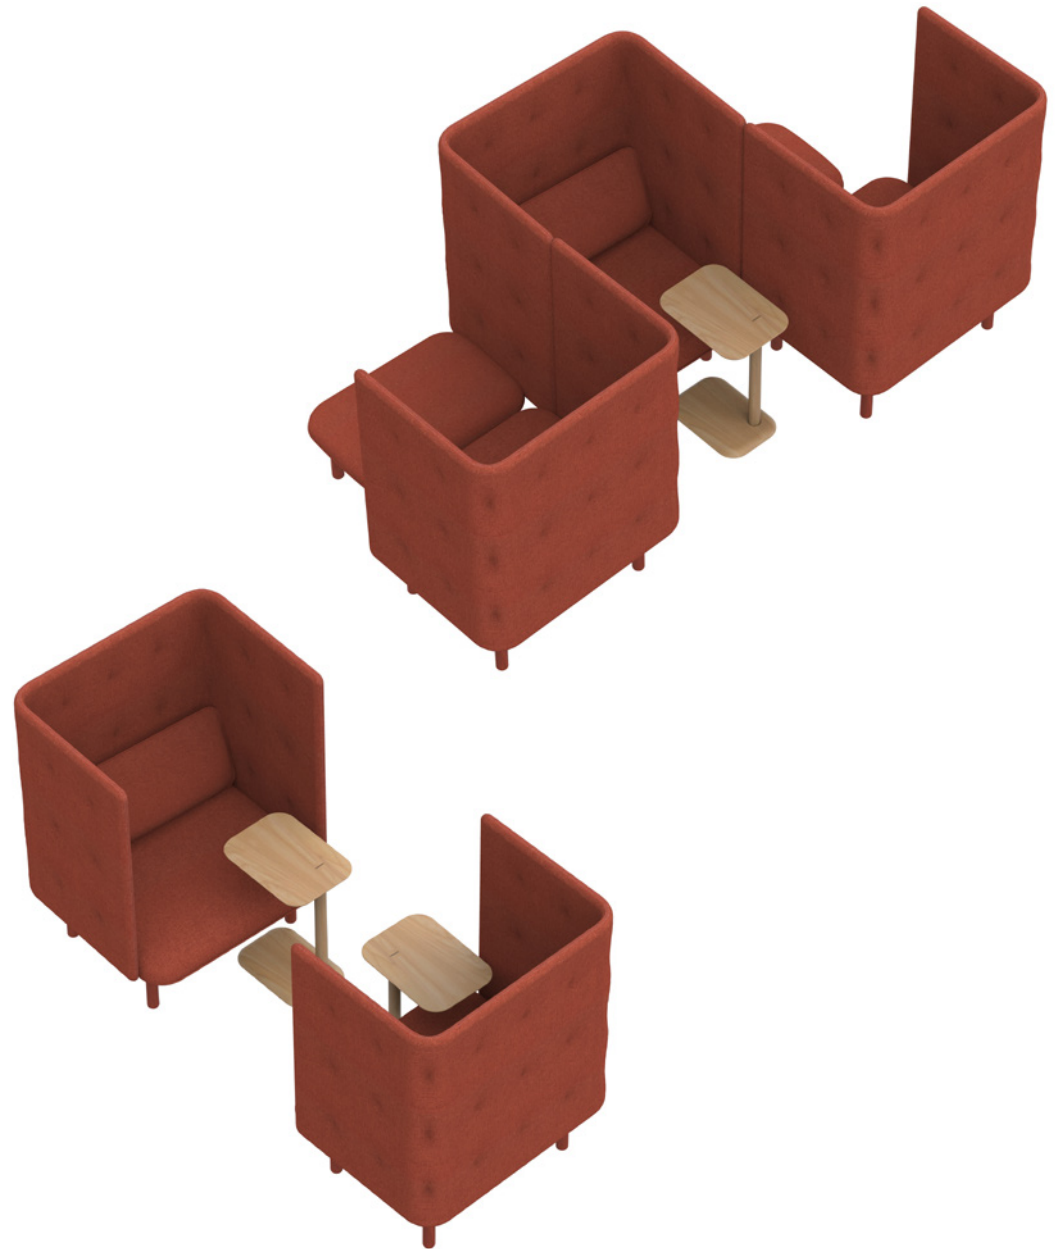

Add a QT Ottoman to kick up your heels

Pairs perfectly with our Spot Table

Solid ash legs stained to match upholstery

QT LOUNGE CHAIR

Designed to block distractions and encourage uninterrupted focus, the QT Lounge Chair is the open office oasis. Pair it with our QT Ottoman to create a quiet space anywhere in your open office.

Bells + Whistles

- QT Lounge Chair features a solid wood frame layered with foam and fiber for a soft, springy feel
- The tufted surround and included back pillow provide comfort and support
- Solid ash legs are color-stained to match base color
- Upholstered in 100% woven polyester fabric
- Meets or exceeds BIFMA standards
- Chair ships via UPS in two boxes
- Assembles in seconds completely without tools
- Designed by Poppin in NYC

Colors

Dimensions

Contact Us

(888) 676-7746 sales@poppin.com poppin.com/showrooms

CREATE YOUR OFFICE OASIS

The QT Lounge Chair is designed to sit alone, in pairs, or in pods.

Contact Us

(888) 676-7746