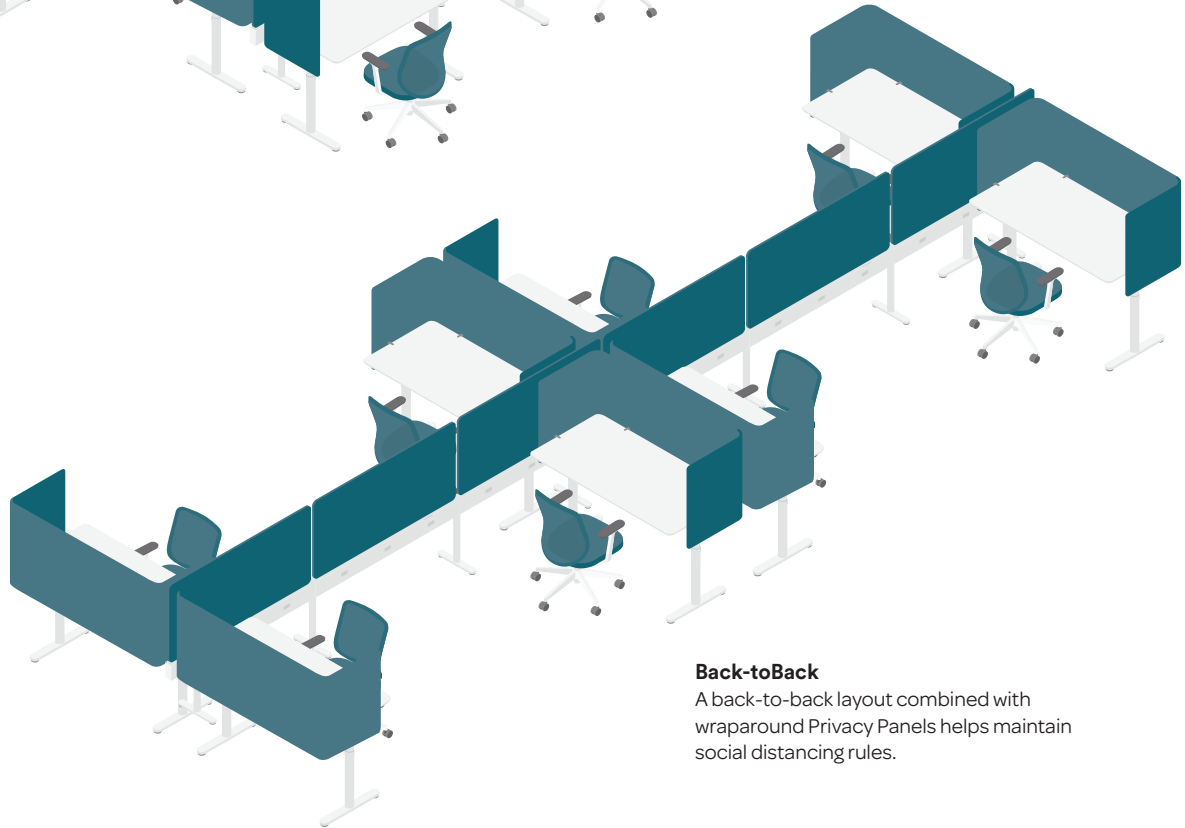

## Alternate Sides

Help employees keep 6' of distance while staying connected with their team in a traditional "pod" layout.

## Side-to-Side

Use the Boom to free-float a pod of desks away from walls and in the middle of an office space.