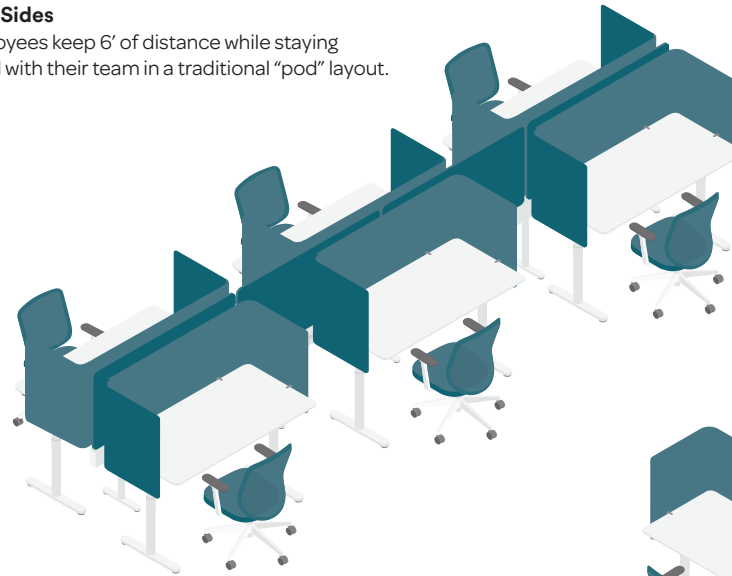

## Alternate Sides

Help employees keep 6' of distance while staying connected with their team in a traditional "pod" layout.