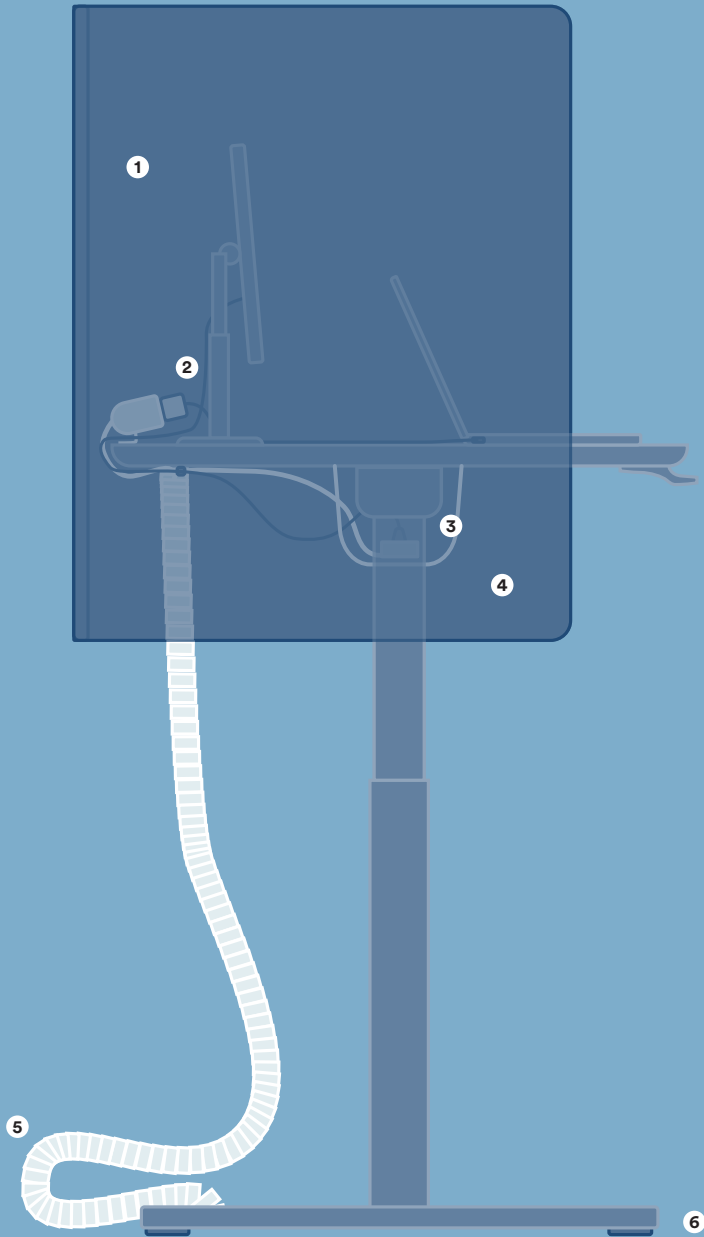

PRIVACY + POWER

From integrated power systems to cable management solutions, our Series L accessories let you customize your standing desk to meet all the needs of busy teams.

1. PINNABLE PRIVACY SHIELD

Find more personal space in the open office with our pinnable or translucent Privacy and Modesty Panels.

2. POWER POINTS OUTLET

Add outlets at your fingertips for full power and USB charging whenever you need it.

3. POWER STRIP

A power strip minimizes the number of power cords extending from the desk surface into the Power Tray, ensuring less mess and risk of entanglement as the desk moves. Mounting screws included.

4. RAISE CABLE HIDEAWAY

Designed to fit under our Series L Desk Top, the Cable Hideaway is an elegant way to reduce visual clutter and hide all your loose cables. Mounting screws included.

5. CABLE MANAGEMENT COLUMN

Our Cable Management Column is designed to channel multiple cables to create a clean look and minimize cord clutter. The column works best with Series L Single Desks and the Series L Corner Desk.

6. CASTERS, SET OF 4

Add on our set of optional casters—two locking and two non-locking for safety—to give your Raise desk the option to roll.

Contact Us

(888) 676-7746   sales@poppin.com   poppin.com/showrooms