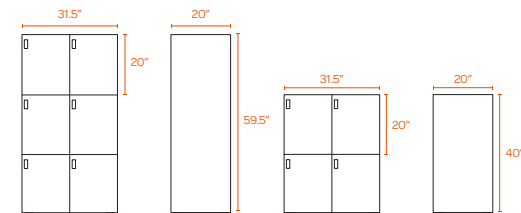

Contact Us

(888) 676-7746   sales@poppin.com   poppin.com/showrooms