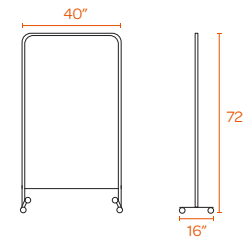

## GOAL DRY ERASE BOARD

Our Goal Dry Erase Board is a double-sided double whammy of magnetic and writeable. The included casters make it simple to spin into standup meetings to keep your team working towards a shared goal.

### Bells + Whistles

- The Goal Dry Erase Board features a double-sided writeable surface
- The surface is magnetic and works with any marker labeled for dry erase surfaces
- Markers and erasers sold separately
- Includes 4 casters, 2 locking and 2 non-locking
- Ships fully assembled
- Designed by Poppin in NYC

### Dimensions

*Slim profile is easy to move + store*

*2 locking and 2 non-locking casters*