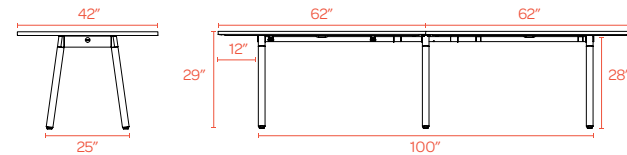

## COLOR + DIMENSIONS BY FORMAT

Call us with questions or to request swatches.

(888) 676-7746 sales@poppin.com

TABLETOP SIZE (WIDTH, DEPTH)		WHITE	NATURAL OAK	WALNUT
72"	30"	●		
72"	36"	●	●	●
96"	42"	●	●	●
124"	42"	●	●	●
144"	36"	●	●	●
LEG COLOR		WHITE	NATURAL OAK	WALNUT
White		●	●	●
Charcoal		●	●	●

KEY // ● In Stock or Coming Soon

72" x 30"

72" x 36"

96" x 42"

124" x 42"

144" x 36"