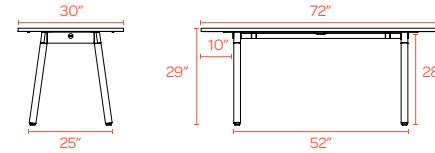

## COLOR + DIMENSIONS BY FORMAT

Call us with questions or to request swatches.

(888) 676-7746 sales@poppin.com

TABLETOP SIZE (WIDTH, DEPTH)		WHITE	NATURAL OAK	WALNUT
72"	30"	●		
72"	36"	●	●	●
96"	42"	●	●	●
124"	42"	●	●	●
144"	36"	●	●	●
LEG COLOR		WHITE	NATURAL OAK	WALNUT
White		●	●	●
Charcoal		●	●	●

KEY // ● In Stock or Coming Soon

72" x 30"

72" x 36"

96" x 42"

124" x 42"

144" x 36"