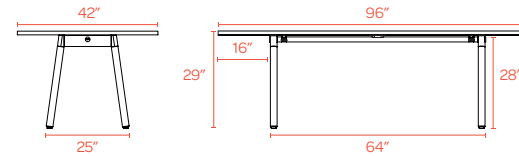

## COLOR + DIMENSIONS BY FORMAT

Call us with questions or to request swatches.

(888) 676-7746 sales@poppin.com

TABLETOP SIZE (WIDTH, DEPTH)		WHITE	NATURAL OAK	WALNUT
72"	30"	●		
72"	36"	●	●	●
96"	42"	●	●	●
124"	42"	●	●	●
144"	36"	●	●	●
LEG COLOR		WHITE	NATURAL OAK	WALNUT
White		●	●	●
Charcoal		●	●	●

KEY // ● In Stock or Coming Soon

72" x 30"

72" x 36"

96" x 42"

124" x 42"

144" x 36"