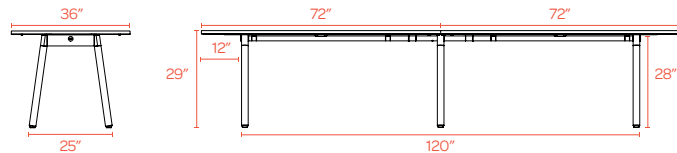

## COLOR + DIMENSIONS BY FORMAT

Call us with questions or to request swatches.

(888) 676-7746 sales@poppin.com

TABLETOP SIZE (WIDTH, DEPTH)		WHITE	NATURAL OAK	WALNUT
72"	30"	●		
72"	36"	●	●	●
96"	42"	●	●	●
124"	42"	●	●	●
144"	36"	●	●	●
LEG COLOR		WHITE	NATURAL OAK	WALNUT
White		●	●	●
Charcoal		●	●	●

KEY // ● In Stock or Coming Soon

72" x 30"

72" x 36"

96" x 42"

124" x 42"

144" x 36"