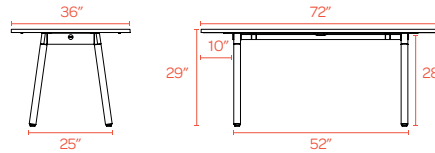

## COLOR + DIMENSIONS BY FORMAT

Call us with questions or to request swatches.

(888) 676-7746 sales@poppin.com

TABLETOP SIZE (WIDTH, DEPTH)		WHITE	NATURAL OAK	WALNUT
72"	30"	●		
72"	36"	●	●	●
96"	42"	●	●	●
124"	42"	●	●	●
144"	36"	●	●	●
LEG COLOR		WHITE	NATURAL OAK	WALNUT
White		●	●	●
Charcoal		●	●	●

KEY // ● In Stock or Coming Soon

72" x 30"

72" x 36"

96" x 42"

124" x 42"

144" x 36"