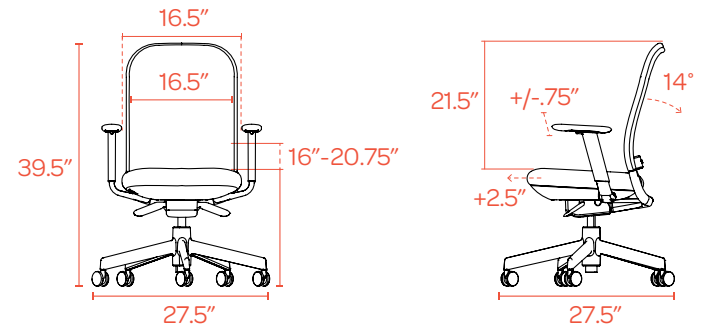

## MAXWELL TASK CHAIR

The Maxwell Task Chair is made for both tall and small (and everyone in between). Bodies of all different shapes and sizes will find long-lasting comfort while they work. Whether the height or depth of the seat, the tilt of the backrest, or the position of the armrests, practically everything is adjustable so that Maxwell can be your number one support system. The simple and sleek design makes it great for conference meetings at the office or as your desk's throne at home. You know what they say: If the chair fits...

### Bells + Whistles

- The curved backrest provides excellent support from lumbar to shoulders with its taut elastomeric mesh
- Designed to accommodate wide bodies and small, the seat is made of supportive molded foam covered in durable, brushed fabric
- The dynamic tilt mechanism self-adjusts to your body weight, providing just the right amount of resistance when you want to kick back and recline
- 14° recline with two tilt lock settings (quick mid-day snooze, anyone?)
- 4.5" height range (for long and short legs)
- 2.5" seat depth adjustability (plenty of lap room for your pup)
- Angled levers are ergonomically poised for accessible adjustment
- Easy-rider casters are suitable for hardwood or carpeted floors
- Padded armrests move up and down for ergonomic comfort
- Rated to support up to 300 lbs
- Maxwell has achieved Indoor Advantage Gold Certification
- Meets or exceeds BIFMA's standards for office furniture
- Designed by Poppin in NYC

## Dimensions