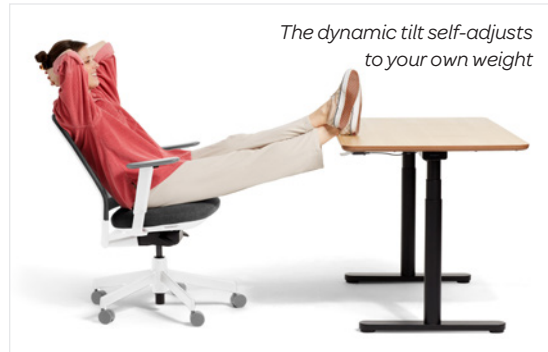

*Adjust the seat depth and height to your needs*

*Taut elastomeric mesh is made to last over time*

*The dynamic tilt self-adjusts to your own weight*

*Ergonomically located levers (so you're not fumbling)*

## MAXWELL TASK CHAIR

The Maxwell Task Chair is made for both tall and small (and everyone in between). Bodies of all different shapes and sizes will find long-lasting comfort while they work. Whether the height or depth of the seat, the tilt of the backrest, or the position of the armrests, practically everything is adjustable so that Maxwell can be your number one support system. The simple and sleek design makes it great for conference meetings at the office or as your desk's throne at home. You know what they say: If the chair fits...

### Bells + Whistles

- The curved backrest provides excellent support from lumbar to shoulders with its taut elastomeric mesh
- Designed to accommodate wide bodies and small, the seat is made of supportive molded foam covered in durable, brushed fabric
- The dynamic tilt mechanism self-adjusts to your body weight, providing just the right amount of resistance when you want to kick back and recline
- 14° recline with two tilt lock settings (quick mid-day snooze, anyone?)
- 4.5" height range (for long and short legs)
- 2.5" seat depth adjustability (plenty of lap room for your pup)
- Angled levers are ergonomically poised for accessible adjustment
- Easy-rider casters are suitable for hardwood or carpeted floors
- Padded armrests move up and down for ergonomic comfort
- Rated to support up to 300 lbs
- Maxwell has achieved Indoor Advantage Gold Certification
- Meets or exceeds BIFMA's standards for office furniture
- Designed by Poppin in NYC