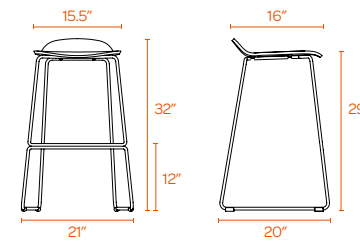

## UPBEAT STOOL

Get up, up, and to work with Poppin's Upbeat Stool! It's designed at the ideal height for seating options at standing desks and tables. Lightweight and scoochable, simply slide it to the bar and kick it up a notch.

### Bells + Whistles

- The Upbeat Stool's 29" seat height is ideal for use at standing desks or tables
- Molded white seat with durable polyurethane finish
- Powder-coated steel rod frame
- Floor glides allow for easy scooching
- Ships fully assembled
- Meets or exceeds BIFMA standards
- Designed by Poppin in NYC

### Dimensions