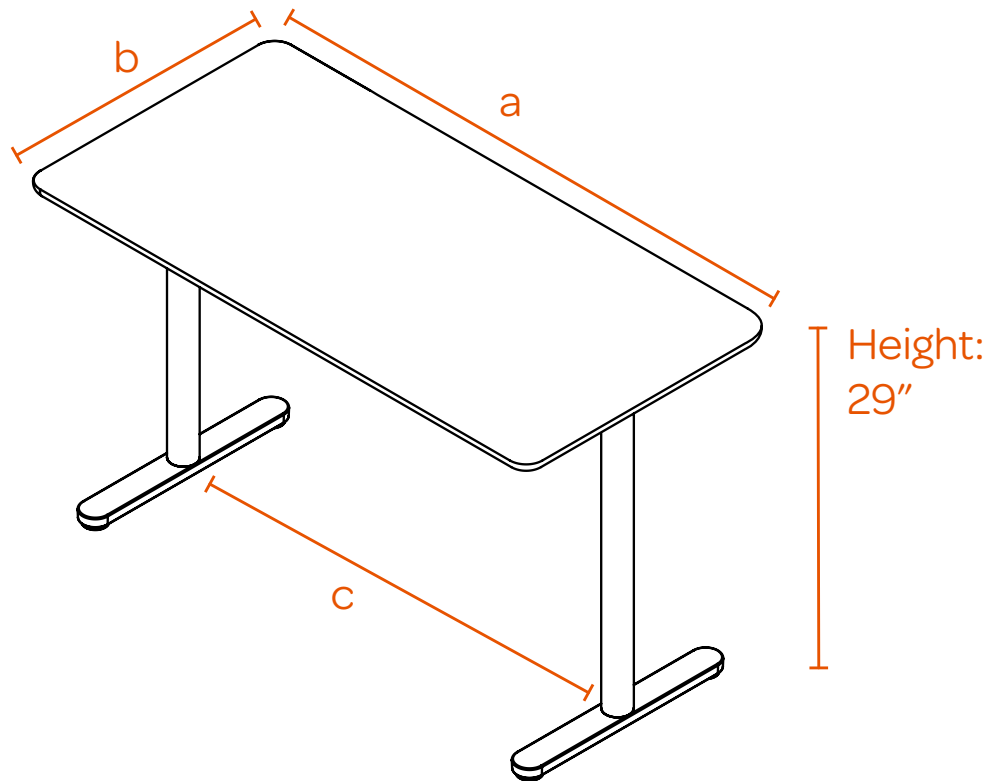

Assembles without tools in under 2 minutes

Rounded corners pair perfectly with the Stow File Cabinet

Optional casters available

Contact Us

(888) 676-7746 sales@poppin.com poppin.com/showrooms

COLOR + SIZE OPTIONS

Call us with questions or to request swatches.

(888) 676-7746 sales@poppin.com

Raise Fixed Height Single Desk

A	B	C
48"	30"	37"
60"	30"	49"

		WHITE	NATURAL OAK	WALNUT
TABLETOP SIZE (WIDTH, DEPTH)				
48" 30"		●	●	●
60" 30"		●	●	●
LEG COLOR				
White		●	●	●
Black		●	●	●