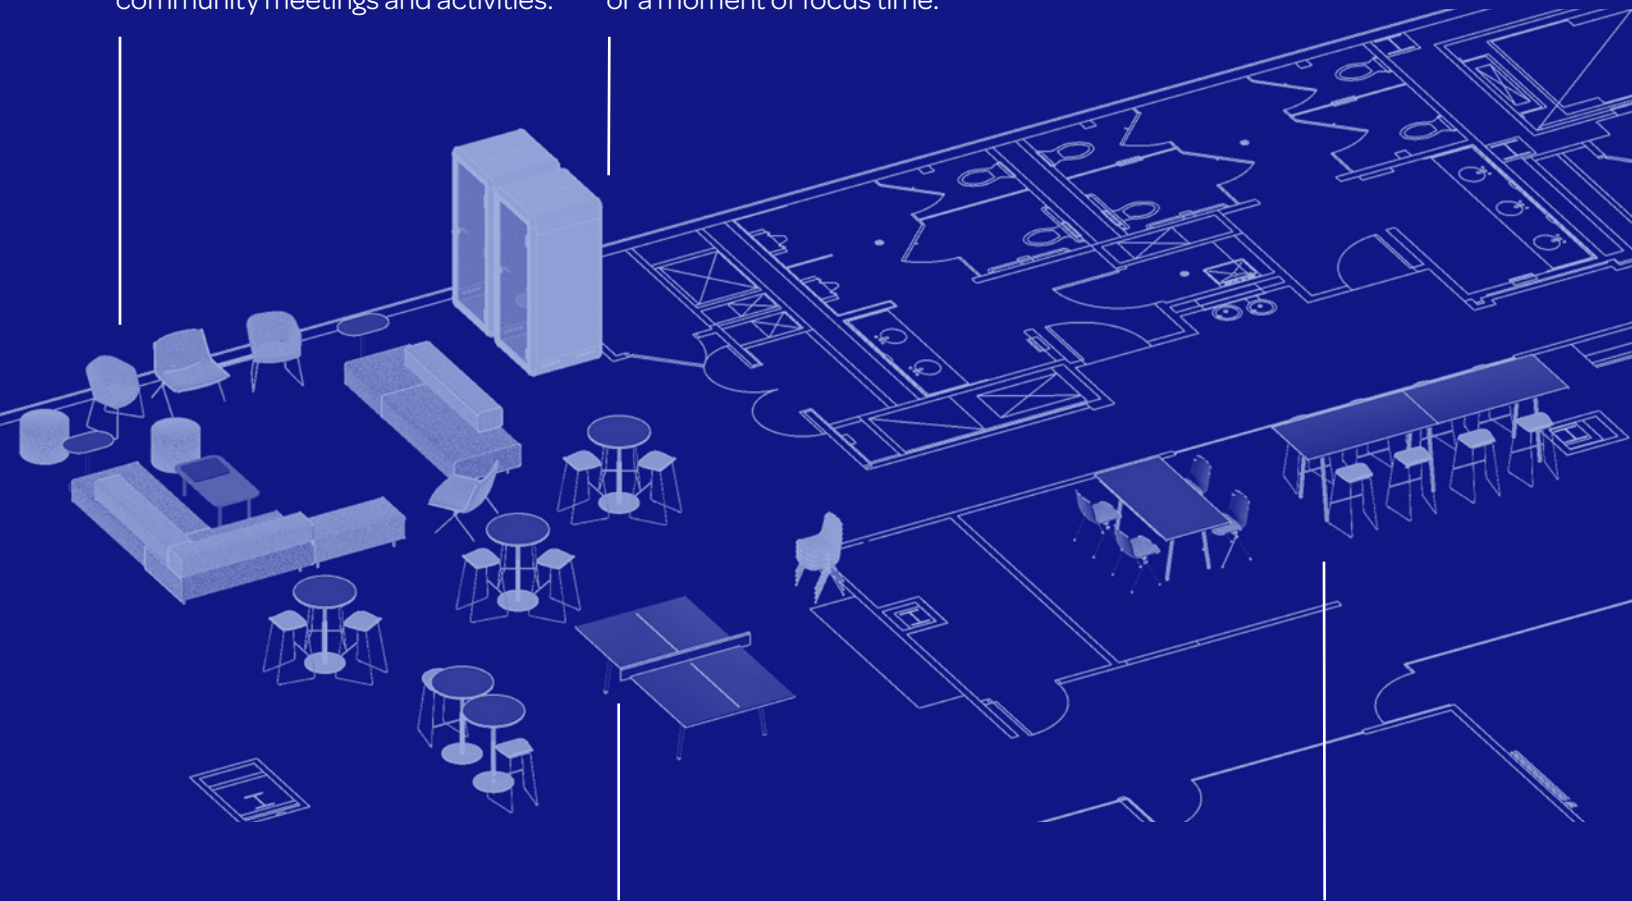

Make Some Space

Lounge in Style

Cloudforce needed adaptable solutions for multipurpose spaces. Made with flexibility in mind, our lounge furniture provides seating for community meetings and activities.

Breaktime

PoppinPods provide a place for employees to retreat from the hustle and bustle of the open office for video and phone calls or a moment of focus time.

Play Hard

Hosting everything from client meetings to Friday afternoon beer pong in Cloudforce's office, nothing embodies the work hard, play hard ethos quite like our Series A Ping-Pong Conference Table.

Take a Stand

Casual seating encourages social interaction between coworkers. Our standing tables set the scene for informal chats.

Free Space Planning

We'll help you make the most of your floor plan with our free, fast space planning services. Whether you're moving, expanding, or optimizing your office for hybrid work, our team can help you discover your space's full potential.